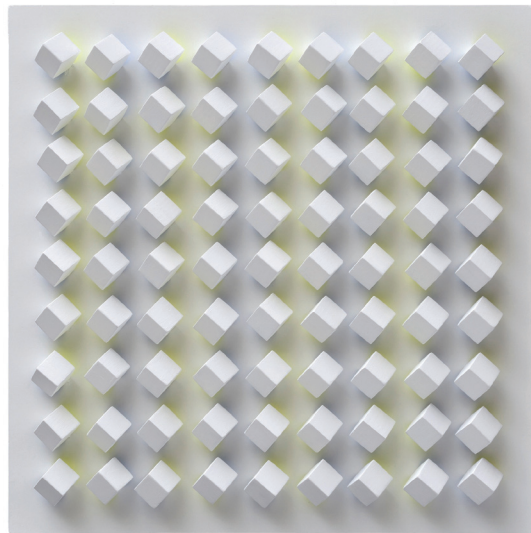

8th JAN - 12th FEB 2015

Luis Tomasello, Atmosphère Chromoplastique N.1016,
2012, Acrylic on wood, 50 x 50 x 7 cm

'And now he can stretch out his arm and draw the light towards him; he is the archer of light who confines the light yet at the same time pours it onto the picture. Now there is no going back: he can pull the light toward the taut surfaces of his hands, in a studio with the lamp switched on, toward his hands that possess the intensity of a maker of beauty'

-Extract from *El Arquero de la Luz (The Archer of Light)* by Arnaldo Calveyra
Translated from Argentinian Spanish by Jacqueline Hall

On the one year anniversary of Luis Tomasello's death The Mayor Gallery presents an homage to the artist with a group show, inspired by *The Archer of Light*, a 2013 collaboration between Luis Tomasello and the poet Arnaldo Calveyra.